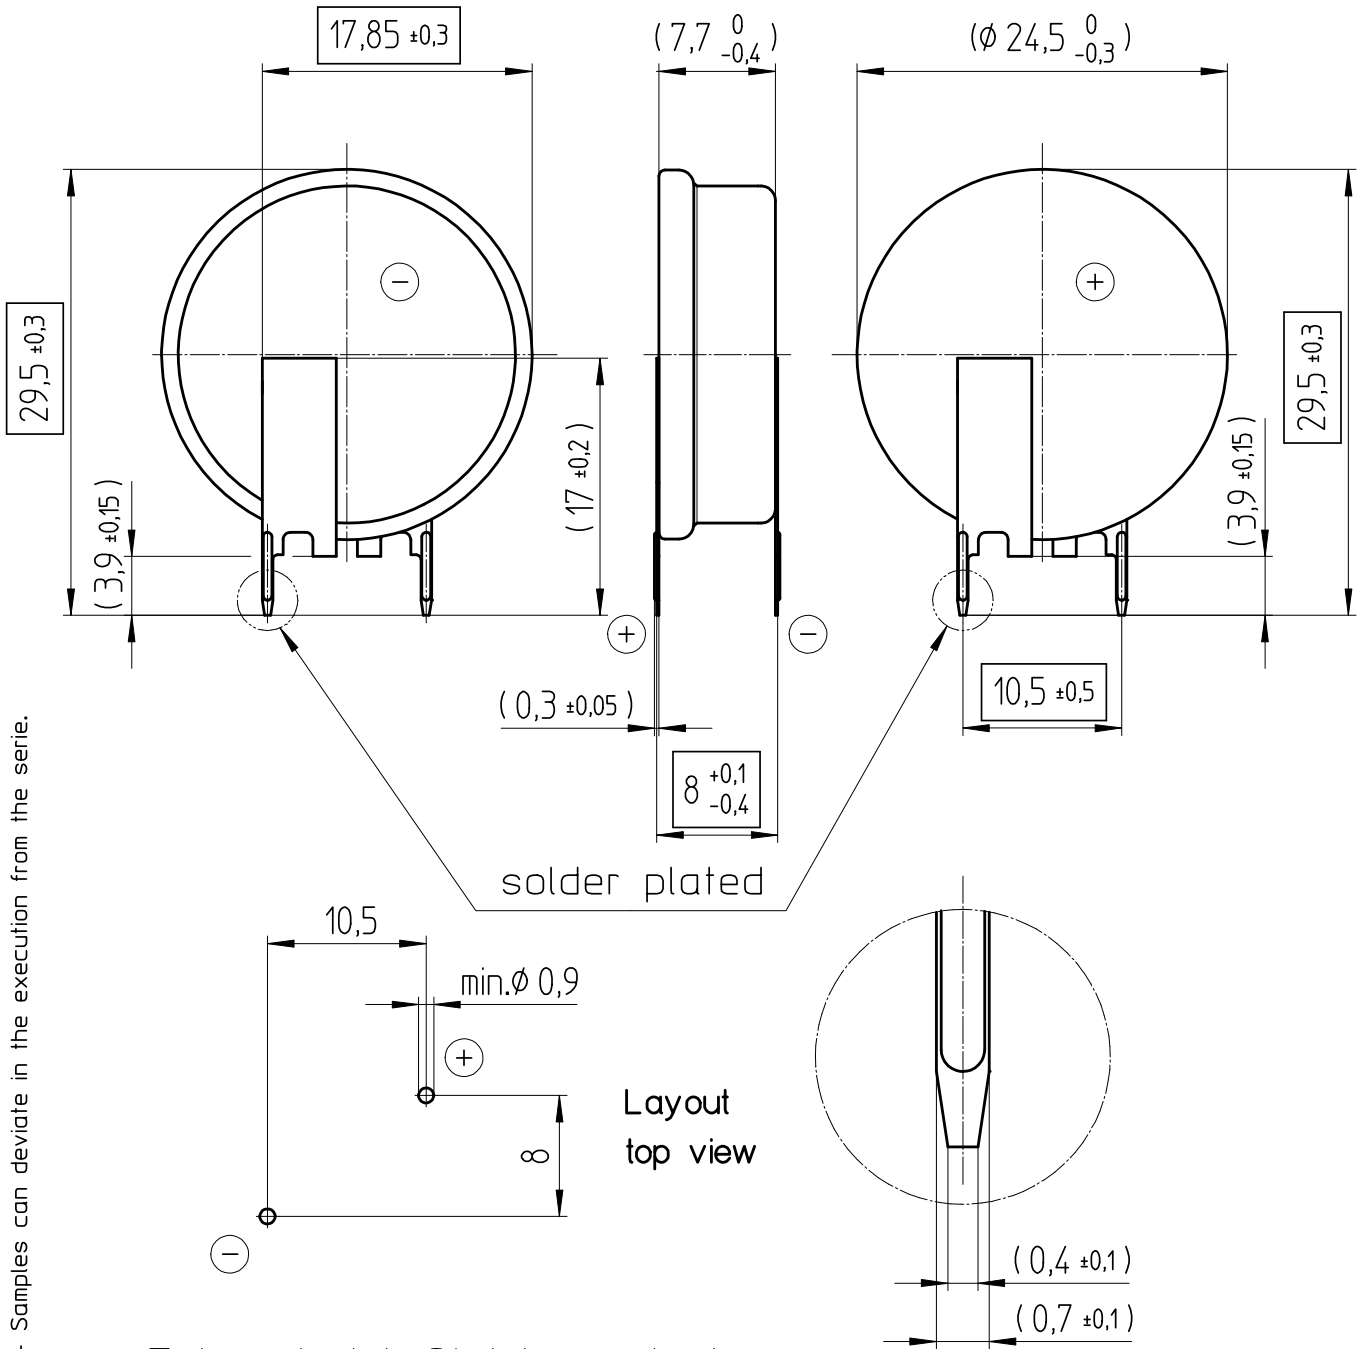

Art.-Number: 701101

- Samples can deviate in the execution from the serie.

- Dimensions and tolerances can be specified only after the testing of the devices for the mass production definitely

Tab material: Stainless steel

All framed values will be used for dimension checking !

Rev.	<input type="radio"/>			Rev.	<input type="radio"/>		
Rev.	<input type="radio"/>			Rev.	<input type="radio"/>		
Rev.	<input type="radio"/>			Rev.	<input type="radio"/>		

	Customer's Approval		
	Date		
	Signature		

Titel:
CR2477NFV-LF

Scale 1:1	Drawn	06.01.05	SRi
	Checked		
	Approved	02.02.05	MHo

renata batteries
CH-4452 Itingen
Switzerland

3.8739.4-